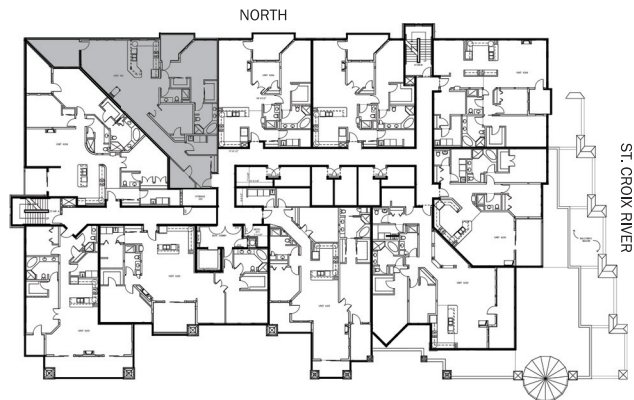

#205

1836 sq ft
2 BR | 2 BA

*Riverview
at Terra Springs*

Riverview at Terra Springs and Territorial Springs Riverview, LLC are committed to the improvement of design and construction, an on-going process. Unit specifications, dimensions and prices are, therefore, subject to change without notice. 🏠