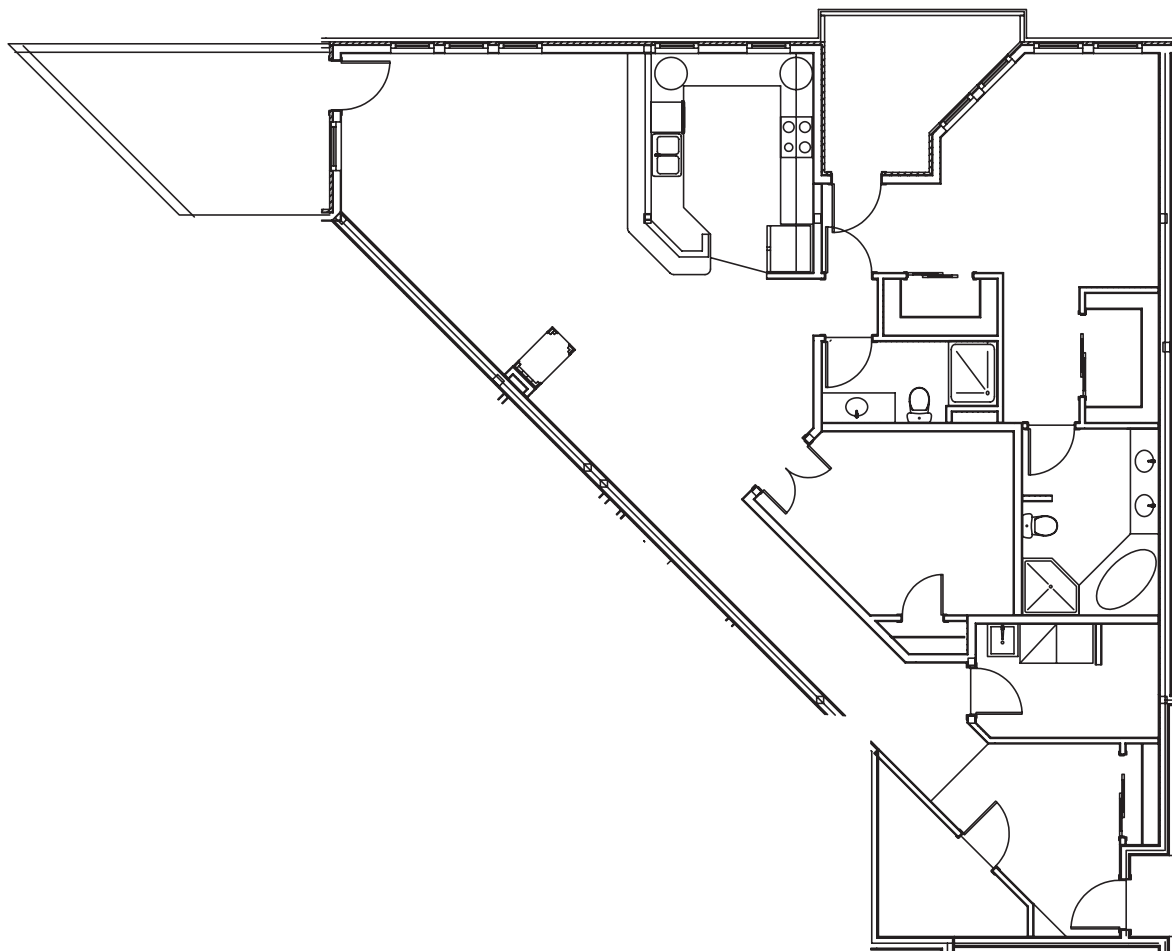

#205

1836 sq ft
2 BR | 2 BA

*Riverview
at Terra Springs*

Riverview at Terra Springs and Territorial Springs Riverview, LLC are committed to the improvement of design and construction, an on-going process. Unit specifications, dimensions and prices are, therefore, subject to change without notice. 🏠