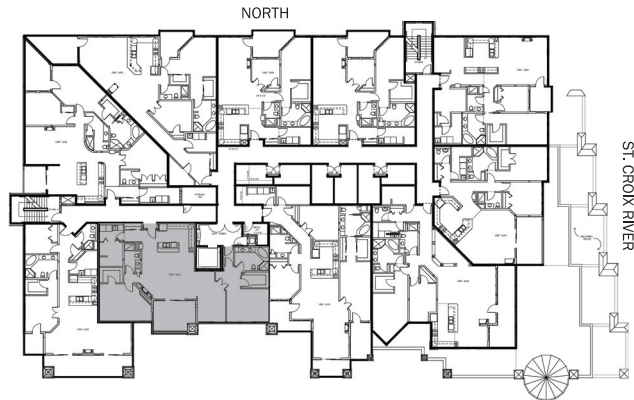

#202

1895 sq ft
2 BR | 2 BA

Riverview at Terra Springs

Riverview at Terra Springs and Territorial Springs Riverview, LLC are committed to the improvement of design and construction, an on-going process. Unit specifications, dimensions and prices are, therefore, subject to change without notice. 🏠