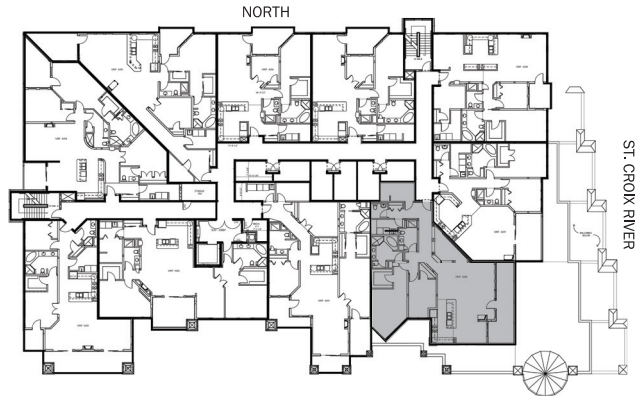

# #200

1990 sq ft

2 BR | 2.5 BA

Riverview at Terra Springs and Territorial Springs Riverview, LLC are committed to the improvement of design and construction, an on-going process. Unit specifications, dimensions and prices are, therefore, subject to change without notice. 🏠