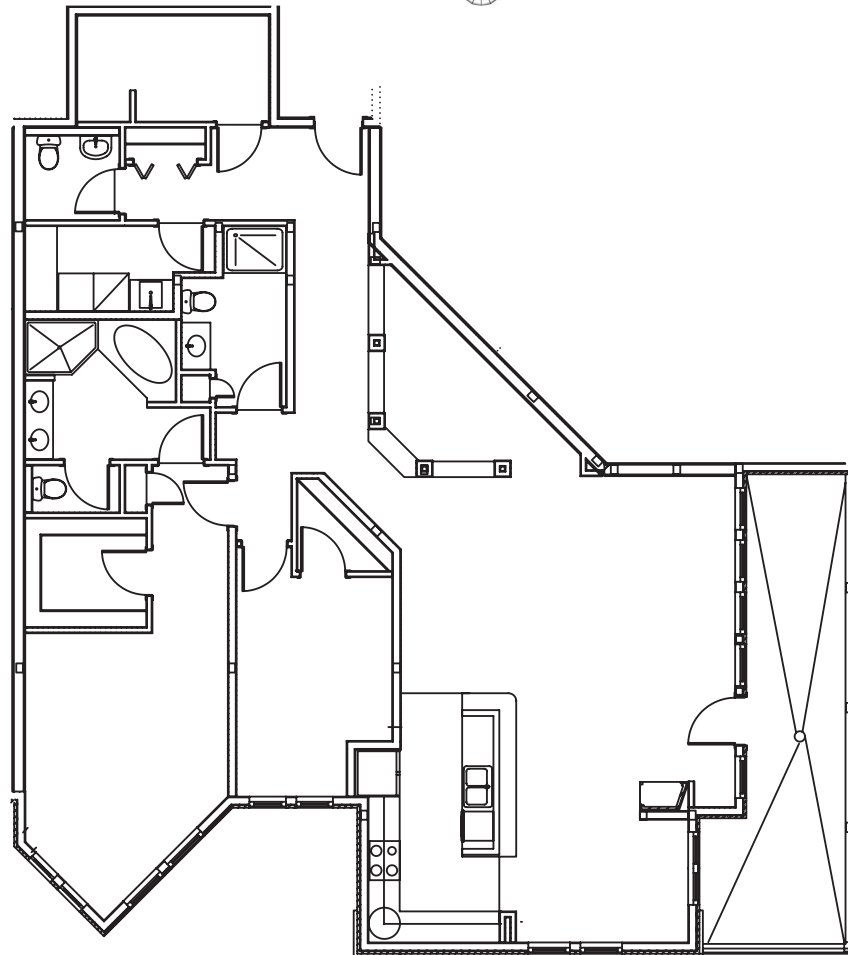

# #200

1990 sq ft

2 BR | 2.5 BA

Riverview at Terra Springs and Territorial Springs Riverview, LLC are committed to the improvement of design and construction, an on-going process. Unit specifications, dimensions and prices are, therefore, subject to change without notice. 🏠